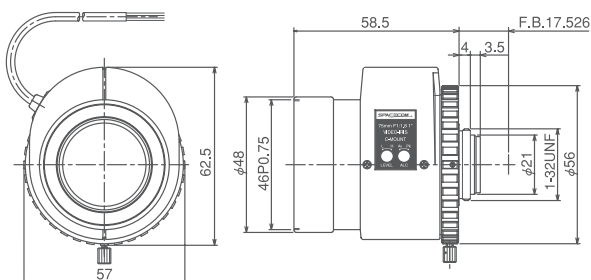

VF50AI-2

VF75DC-2

VF75AI-2

SPECIFICATIONS

Part NO.	Image Size	Mount	Focal Length f=	Iris Range	Angle of View	M.O.D.	Operation			F.B.	Filter Size	Size (mm)	Weight
							Focus	Zoom	Iris				
VF50AI-2	1"	C	50mm	F1.8-360	14.5×10.9°	0.7m	Manual	—	VIDEO	17.526mm	43mm	62.5×57×39	125g
VF75DC-2	1"	C	75mm	F1.8-360	9.7×7.3°	0.8m	Manual	—	DC	17.526mm	46mm	62.5×57×58.5	190g
VF75AI-2	1"	C	75mm	F1.8-360	9.7×7.3°	0.8m	Manual	—	VIDEO	17.526mm	46mm	62.5×57×58.5	195g

DIMENSIONS

VF50AI-2

VF75DC-2

VF75AI-2

Unit:mm

CIRCUIT DIAGRAM

VF75DC-2

VF50AI-2 / VF75AI-2