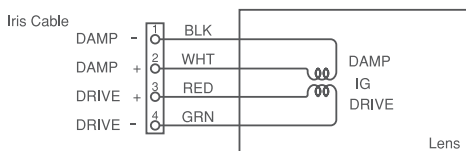

VF50AI-2

VF75DC-2

VF75AI-2

SPECIFICATIONS

Part NO.	Image Size	Mount	Focal Length f=	Iris Range	Angle of View	M.O.D.	Operation			F.B.	Filter Size	Size (mm)	Weight
							Focus	Zoom	Iris				
VF50AI-2	1"	C	50mm	F1.8-360	14.5×10.9°	0.7m	Manual	—	VIDEO	17.526mm	43mm	62.5×57×39	125g
VF75DC-2	1"	C	75mm	F1.8-360	9.7×7.3°	0.8m	Manual	—	DC	17.526mm	46mm	62.5×57×58.5	190g
VF75AI-2	1"	C	75mm	F1.8-360	9.7×7.3°	0.8m	Manual	—	VIDEO	17.526mm	46mm	62.5×57×58.5	195g

DIMENSIONS

VF50AI-2

VF75DC-2

VF75AI-2

Unit:mm

CIRCUIT DIAGRAM

VF75DC-2

VF50AI-2 / VF75AI-2