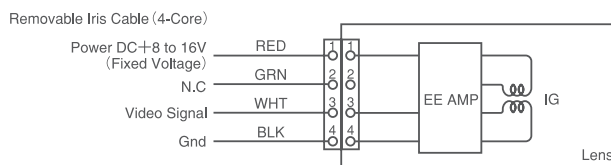

VF50AI-2

VF75DC-2

VF75AI-2

SPECIFICATIONS

Part NO.	Image Size	Mount	Focal Length f=	Iris Range	Angle of View	M.O.D.	Operation			F.B.	Filter Size	Size (mm)	Weight
							Focus	Zoom	Iris				
VF50AI-2	1"	C	50mm	F1.8-360	14.5×10.9°	0.7m	Manual	—	VIDEO	17.526mm	43mm	62.5×57×39	125g
VF75DC-2	1"	C	75mm	F1.8-360	9.7×7.3°	0.8m	Manual	—	DC	17.526mm	46mm	62.5×57×58.5	190g
VF75AI-2	1"	C	75mm	F1.8-360	9.7×7.3°	0.8m	Manual	—	VIDEO	17.526mm	46mm	62.5×57×58.5	195g

DIMENSIONS

VF50AI-2

VF75DC-2

VF75AI-2

Unit:mm

CIRCUIT DIAGRAM

VF75DC-2

VF50AI-2 / VF75AI-2