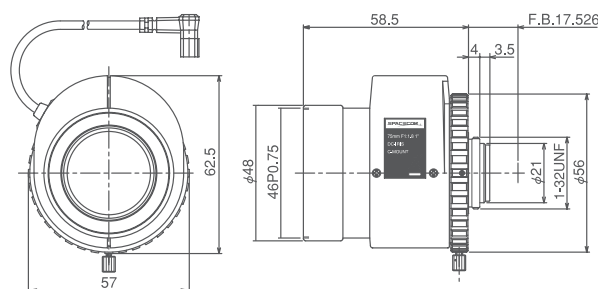

VF50AI-2

VF75DC-2

VF75AI-2

SPECIFICATIONS

Part NO.	Image Size	Mount	Focal Length f=	Iris Range	Angle of View	M.O.D.	Operation			F.B.	Filter Size	Size (mm)	Weight
							Focus	Zoom	Iris				
VF50AI-2	1"	C	50mm	F1.8-360	14.5×10.9°	0.7m	Manual	—	VIDEO	17.526mm	43mm	62.5×57×39	125g
VF75DC-2	1"	C	75mm	F1.8-360	9.7×7.3°	0.8m	Manual	—	DC	17.526mm	46mm	62.5×57×58.5	190g
VF75AI-2	1"	C	75mm	F1.8-360	9.7×7.3°	0.8m	Manual	—	VIDEO	17.526mm	46mm	62.5×57×58.5	195g

DIMENSIONS

VF50AI-2

VF75DC-2

VF75AI-2

Unit:mm

CIRCUIT DIAGRAM

VF75DC-2

VF50AI-2 / VF75AI-2