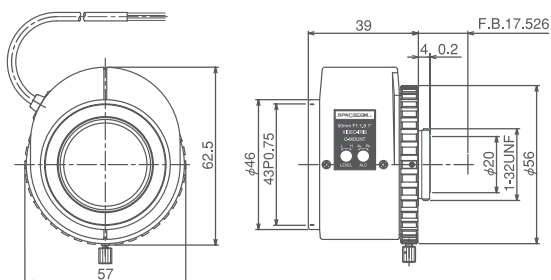

VF50AI-2

VF75DC-2

VF75AI-2

SPECIFICATIONS

Part NO.	Image Size	Mount	Focal Length f=	Iris Range	Angle of View	M.O.D.	Operation			F.B.	Filter Size	Size (mm)	Weight
							Focus	Zoom	Iris				
VF50AI-2	1"	C	50mm	F1.8-360	14.5×10.9°	0.7m	Manual	—	VIDEO	17.526mm	43mm	62.5×57×39	125g
VF75DC-2	1"	C	75mm	F1.8-360	9.7×7.3°	0.8m	Manual	—	DC	17.526mm	46mm	62.5×57×58.5	190g
VF75AI-2	1"	C	75mm	F1.8-360	9.7×7.3°	0.8m	Manual	—	VIDEO	17.526mm	46mm	62.5×57×58.5	195g

DIMENSIONS

VF50AI-2

VF75DC-2

VF75AI-2

Unit:mm

CIRCUIT DIAGRAM

VF75DC-2

VF50AI-2 / VF75AI-2