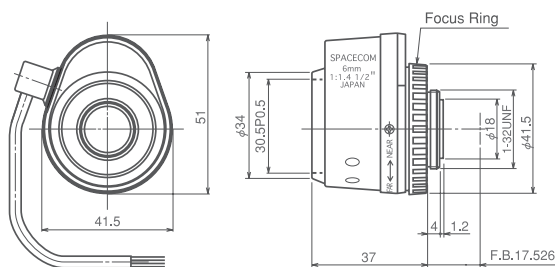

1/2" Super Wide

Super Wide Fixed Focal Lenses for 1/2"

HF3.5DC

HF3.5AI

HF6DC

HF6AI

SPECIFICATIONS

Part NO.	Image Size	Mount	Focal Length f=	Iris Range	Angle of View	M.O.D.	Operation			F.B.	Filter Size	Size (mm)	Weight
							Focus	Zoom	Iris				
HF3.5DC	1/2"	C	3.5mm	F1.6-360	84.9°×68.9°	0.1m	Manual	—	DC	17.526mm	43mm	59.5×50×37.5	80g
HF3.5AI	1/2"	C	3.5mm	F1.6-360	84.9°×68.9°	0.1m	Manual	—	VIDEO	17.526mm	43mm	59.5×50×37.5	85g
HF6DC	1/2"	C	6mm	F1.4-360	56.1°×43.6°	0.2m	Manual	—	DC	17.526mm	30.5mm	51×41.5×37	55g
HF6AI	1/2"	C	6mm	F1.4-360	56.1°×43.6°	0.2m	Manual	—	VIDEO	17.526mm	30.5mm	51×41.5×37	55g

DIMENSIONS

HF3.5DC

HF3.5AI

HF6DC

HF6AI

Unit:mm

CIRCUIT DIAGRAM

HF3.5DC / HF6DC