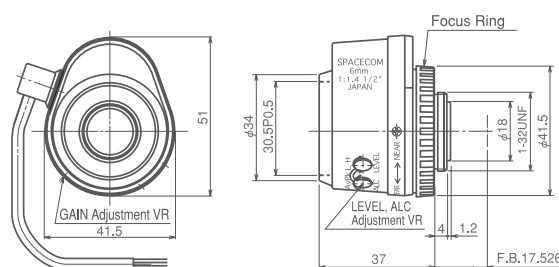

1/2" Super Wide

Super Wide Fixed Focal Lenses for 1/2"

HF3.5DC

HF3.5AI

HF6DC

HF6AI

SPECIFICATIONS

Part NO.	Image Size	Mount	Focal Length f=	Iris Range	Angle of View	M.O.D.	Operation			F.B.	Filter Size	Size (mm)	Weight
							Focus	Zoom	Iris				
HF3.5DC	1/2"	C	3.5mm	F1.6-360	84.9°×68.9°	0.1m	Manual	—	DC	17.526mm	43mm	59.5×50×37.5	80g
HF3.5AI	1/2"	C	3.5mm	F1.6-360	84.9°×68.9°	0.1m	Manual	—	VIDEO	17.526mm	43mm	59.5×50×37.5	85g
HF6DC	1/2"	C	6mm	F1.4-360	56.1°×43.6°	0.2m	Manual	—	DC	17.526mm	30.5mm	51×41.5×37	55g
HF6AI	1/2"	C	6mm	F1.4-360	56.1°×43.6°	0.2m	Manual	—	VIDEO	17.526mm	30.5mm	51×41.5×37	55g

DIMENSIONS

HF3.5DC

HF3.5AI

HF6DC

HF6AI

Unit:mm

CIRCUIT DIAGRAM

HF3.5DC / HF6DC