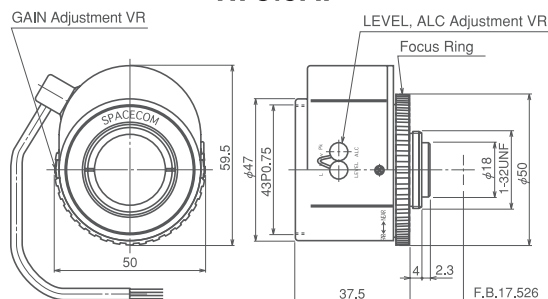

1/2" Super Wide

Super Wide Fixed Focal Lenses for 1/2"

HF3.5DC

HF3.5AI

HF6DC

HF6AI

SPECIFICATIONS

Part NO.	Image Size	Mount	Focal Length f=	Iris Range	Angle of View	M.O.D.	Operation			F.B.	Filter Size	Size (mm)	Weight
							Focus	Zoom	Iris				
HF3.5DC	1/2"	C	3.5mm	F1.6-360	84.9°×68.9°	0.1m	Manual	—	DC	17.526mm	43mm	59.5×50×37.5	80g
HF3.5AI	1/2"	C	3.5mm	F1.6-360	84.9°×68.9°	0.1m	Manual	—	VIDEO	17.526mm	43mm	59.5×50×37.5	85g
HF6DC	1/2"	C	6mm	F1.4-360	56.1°×43.6°	0.2m	Manual	—	DC	17.526mm	30.5mm	51×41.5×37	55g
HF6AI	1/2"	C	6mm	F1.4-360	56.1°×43.6°	0.2m	Manual	—	VIDEO	17.526mm	30.5mm	51×41.5×37	55g

DIMENSIONS

HF3.5DC

HF3.5AI

HF6DC

HF6AI

Unit:mm

CIRCUIT DIAGRAM

HF3.5DC / HF6DC