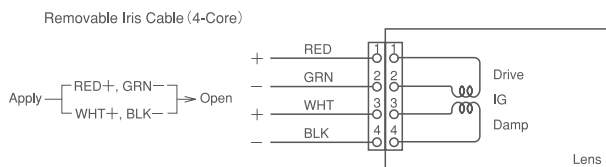

CIRCUIT DIAGRAM

HF3.5DC / HF6DC