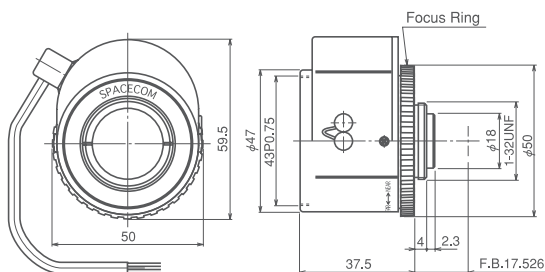

1/2" Super Wide

Super Wide Fixed Focal Lenses for 1/2"

HF3.5DC

HF3.5AI

HF6DC

HF6AI

SPECIFICATIONS

Part NO.	Image Size	Mount	Focal Length f=	Iris Range	Angle of View	M.O.D.	Operation			F.B.	Filter Size	Size (mm)	Weight
							Focus	Zoom	Iris				
HF3.5DC	1/2"	C	3.5mm	F1.6-360	84.9°×68.9°	0.1m	Manual	—	DC	17.526mm	43mm	59.5×50×37.5	80g
HF3.5AI	1/2"	C	3.5mm	F1.6-360	84.9°×68.9°	0.1m	Manual	—	VIDEO	17.526mm	43mm	59.5×50×37.5	85g
HF6DC	1/2"	C	6mm	F1.4-360	56.1°×43.6°	0.2m	Manual	—	DC	17.526mm	30.5mm	51×41.5×37	55g
HF6AI	1/2"	C	6mm	F1.4-360	56.1°×43.6°	0.2m	Manual	—	VIDEO	17.526mm	30.5mm	51×41.5×37	55g

DIMENSIONS

HF3.5DC

HF3.5AI

HF6DC

HF6AI

Unit:mm

CIRCUIT DIAGRAM

HF3.5DC / HF6DC