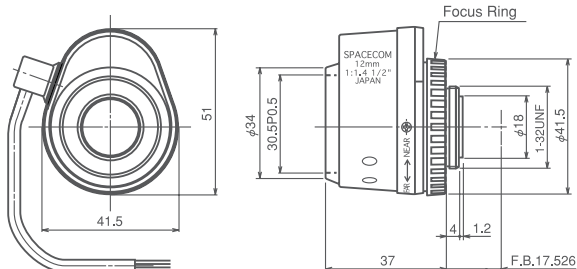

# 1/2" Standard

Standard Fixed Focal Lenses for 1/2"

**HF12DC**

**HF12AI**

**HF35DC-2**

**HF35AI-2**

**SPECIFICATIONS**

Part NO.	Image Size	Mount	Focal Length f=	Iris Range	Angle of View	M.O.D.	Operation			F.B.	Filter Size	Size (mm)	Weight
							Focus	Zoom	Iris				
<b>HF12DC</b>	1/2"	C	12mm	F1.4-360	29.9°×22.6°	0.3m	Manual	—	DC	17.526mm	30.5mm	51×41.5×37	55g
<b>HF12AI</b>	1/2"	C	12mm	F1.4-360	29.9°×22.6°	0.3m	Manual	—	VIDEO	17.526mm	30.5mm	51×41.5×37	55g
<b>HF35DC-2</b>	1/2"	C	35mm	F1.2-360	10.4°×7.8°	1.0m	Manual	—	DC	17.526mm	43mm	62.5×57×39	150g
<b>HF35AI-2</b>	1/2"	C	35mm	F1.2-360	10.4°×7.8°	1.0m	Manual	—	VIDEO	17.526mm	43mm	62.5×57×39	150g

**DIMENSIONS**

**HF12DC**

**HF12AI**

**HF35DC-2**

**HF35AI-2**

Unit:mm

**CIRCUIT DIAGRAM**

**HF12DC / HF35DC-2**