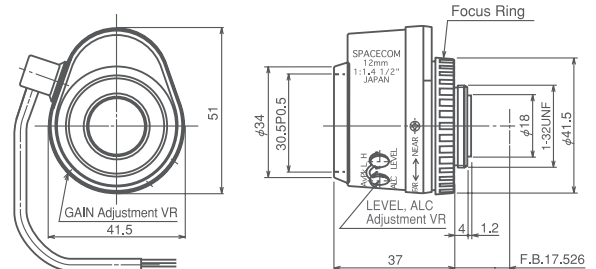

# 1/2" Standard

Standard Fixed Focal Lenses for 1/2"

**HF12DC**

**HF12AI**

**HF35DC-2**

**HF35AI-2**

**SPECIFICATIONS**

Part NO.	Image Size	Mount	Focal Length f=	Iris Range	Angle of View	M.O.D.	Operation			F.B.	Filter Size	Size (mm)	Weight
							Focus	Zoom	Iris				
<b>HF12DC</b>	1/2"	C	12mm	F1.4-360	29.9°×22.6°	0.3m	Manual	—	DC	17.526mm	30.5mm	51×41.5×37	55g
<b>HF12AI</b>	1/2"	C	12mm	F1.4-360	29.9°×22.6°	0.3m	Manual	—	VIDEO	17.526mm	30.5mm	51×41.5×37	55g
<b>HF35DC-2</b>	1/2"	C	35mm	F1.2-360	10.4°×7.8°	1.0m	Manual	—	DC	17.526mm	43mm	62.5×57×39	150g
<b>HF35AI-2</b>	1/2"	C	35mm	F1.2-360	10.4°×7.8°	1.0m	Manual	—	VIDEO	17.526mm	43mm	62.5×57×39	150g

**DIMENSIONS**

**HF12DC**

**HF12AI**

**HF35DC-2**

**HF35AI-2**

Unit:mm

**CIRCUIT DIAGRAM**

**HF12DC / HF35DC-2**