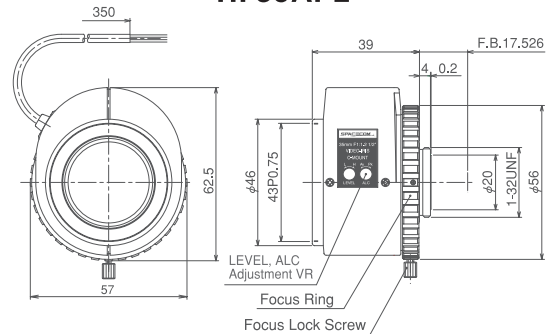

# 1/2" Standard

Standard Fixed Focal Lenses for 1/2"

**HF12DC**

**HF12AI**

**HF35DC-2**

**HF35AI-2**

**SPECIFICATIONS**

Part NO.	Image Size	Mount	Focal Length f=	Iris Range	Angle of View	M.O.D.	Operation			F.B.	Filter Size	Size (mm)	Weight
							Focus	Zoom	Iris				
<b>HF12DC</b>	1/2"	C	12mm	F1.4-360	29.9°×22.6°	0.3m	Manual	—	DC	17.526mm	30.5mm	51×41.5×37	55g
<b>HF12AI</b>	1/2"	C	12mm	F1.4-360	29.9°×22.6°	0.3m	Manual	—	VIDEO	17.526mm	30.5mm	51×41.5×37	55g
<b>HF35DC-2</b>	1/2"	C	35mm	F1.2-360	10.4°×7.8°	1.0m	Manual	—	DC	17.526mm	43mm	62.5×57×39	150g
<b>HF35AI-2</b>	1/2"	C	35mm	F1.2-360	10.4°×7.8°	1.0m	Manual	—	VIDEO	17.526mm	43mm	62.5×57×39	150g

**DIMENSIONS**

**HF12DC**

**HF12AI**

**HF35DC-2**

**HF35AI-2**

Unit:mm

**CIRCUIT DIAGRAM**

**HF12DC / HF35DC-2**