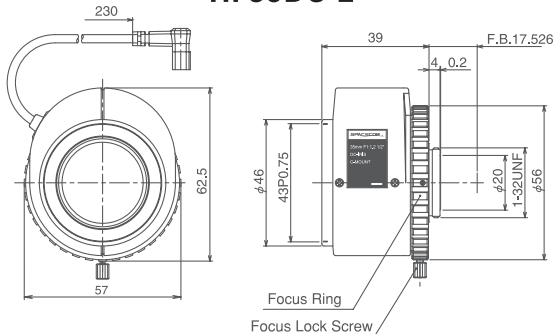

# 1/2" Standard

Standard Fixed Focal Lenses for 1/2"

**HF12DC**

**HF12AI**

**HF35DC-2**

**HF35AI-2**

**SPECIFICATIONS**

Part NO.	Image Size	Mount	Focal Length f=	Iris Range	Angle of View	M.O.D.	Operation			F.B.	Filter Size	Size (mm)	Weight
							Focus	Zoom	Iris				
<b>HF12DC</b>	1/2"	C	12mm	F1.4-360	29.9°×22.6°	0.3m	Manual	—	DC	17.526mm	30.5mm	51×41.5×37	55g
<b>HF12AI</b>	1/2"	C	12mm	F1.4-360	29.9°×22.6°	0.3m	Manual	—	VIDEO	17.526mm	30.5mm	51×41.5×37	55g
<b>HF35DC-2</b>	1/2"	C	35mm	F1.2-360	10.4°×7.8°	1.0m	Manual	—	DC	17.526mm	43mm	62.5×57×39	150g
<b>HF35AI-2</b>	1/2"	C	35mm	F1.2-360	10.4°×7.8°	1.0m	Manual	—	VIDEO	17.526mm	43mm	62.5×57×39	150g

**DIMENSIONS**

**HF12DC**

**HF12AI**

**HF35DC-2**

**HF35AI-2**

Unit:mm

**CIRCUIT DIAGRAM**

**HF12DC / HF35DC-2**