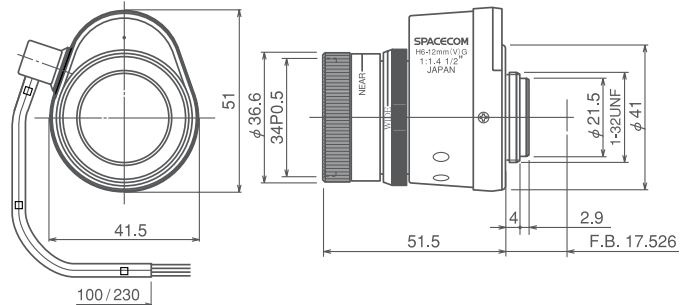

# 1/2" Standard

2X Vari-Focal Lenses for 1/2"

**HV612M**

**HV612DC**

**HV612AI**

**SPECIFICATIONS**

Part NO.	Image Size	Mount	Focal Length f=	Iris Range	Angle of View	M.O.D.	Operation			F.B.	Filter Size	Size (mm)	Weight
							Focus	Zoom	Iris				
<b>HV612M</b>	1/2"	C	6-12mm	F1.4-Close	56.1×43.6°~29.9×22.6°	0.25m	Manual	Manual	Manual	17.526mm	37.5mm	φ39×52	80g
<b>HV612DC</b>	1/2"	C	6-12mm	F1.4-360	56.1×43.6°~29.9×22.6°	0.25m	Manual	Manual	DC	17.526mm	34mm	51×41.5×51.5	65g
<b>HV612AI</b>	1/2"	C	6-12mm	F1.4-360	56.1×43.6°~29.9×22.6°	0.25m	Manual	Manual	VIDEO	17.526mm	34mm	51×41.5×51.5	70g

**DIMENSIONS**

**HV612M**

**HV612DC**

**HV612AI**

Unit:mm

**CIRCUIT DIAGRAM**

**HV612DC**

**HV612AI**