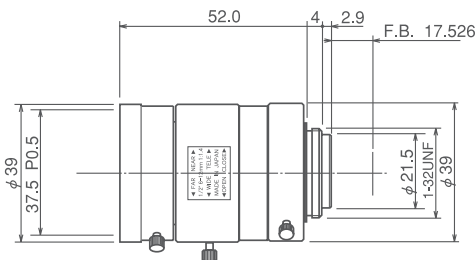

# 1/2" Standard

2X Vari-Focal Lenses for 1/2"

**HV612M**

**HV612DC**

**HV612AI**

**SPECIFICATIONS**

Part NO.	Image Size	Mount	Focal Length f=	Iris Range	Angle of View	M.O.D.	Operation			F.B.	Filter Size	Size (mm)	Weight
							Focus	Zoom	Iris				
<b>HV612M</b>	1/2"	C	6-12mm	F1.4-Close	56.1×43.6°~29.9×22.6°	0.25m	Manual	Manual	Manual	17.526mm	37.5mm	φ39×52	80g
<b>HV612DC</b>	1/2"	C	6-12mm	F1.4-360	56.1×43.6°~29.9×22.6°	0.25m	Manual	Manual	DC	17.526mm	34mm	51×41.5×51.5	65g
<b>HV612AI</b>	1/2"	C	6-12mm	F1.4-360	56.1×43.6°~29.9×22.6°	0.25m	Manual	Manual	VIDEO	17.526mm	34mm	51×41.5×51.5	70g

**DIMENSIONS**

**HV612M**

**HV612DC**

**HV612AI**

Unit:mm

**CIRCUIT DIAGRAM**

**HV612DC**

**HV612AI**