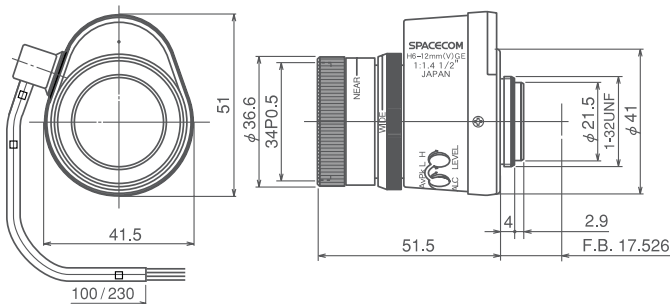

# 1/2" Standard

2X Vari-Focal Lenses for 1/2"

**HV612M**

**HV612DC**

**HV612AI**

**SPECIFICATIONS**

Part NO.	Image Size	Mount	Focal Length f=	Iris Range	Angle of View	M.O.D.	Operation			F.B.	Filter Size	Size (mm)	Weight
							Focus	Zoom	Iris				
<b>HV612M</b>	1/2"	C	6-12mm	F1.4-Close	56.1×43.6°~29.9×22.6°	0.25m	Manual	Manual	Manual	17.526mm	37.5mm	φ39×52	80g
<b>HV612DC</b>	1/2"	C	6-12mm	F1.4-360	56.1×43.6°~29.9×22.6°	0.25m	Manual	Manual	DC	17.526mm	34mm	51×41.5×51.5	65g
<b>HV612AI</b>	1/2"	C	6-12mm	F1.4-360	56.1×43.6°~29.9×22.6°	0.25m	Manual	Manual	VIDEO	17.526mm	34mm	51×41.5×51.5	70g

**DIMENSIONS**

**HV612M**

**HV612DC**

**HV612AI**

Unit:mm

**CIRCUIT DIAGRAM**

**HV612DC**

**HV612AI**