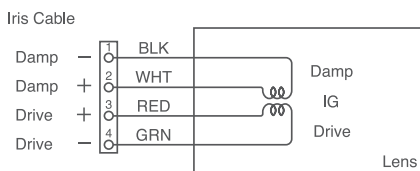

CIRCUIT DIAGRAM

HV612DC