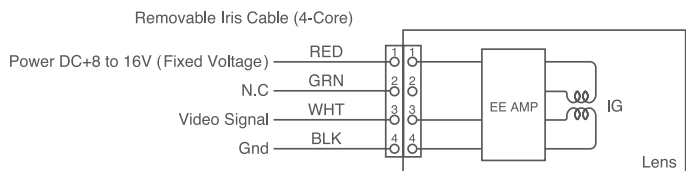

HV612AI

SUBJECT TO CHANGE WITHOUT NOTICE.