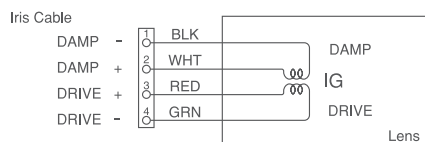

VF25DC

VF25AI

VF50DC-2

SPECIFICATIONS

Part NO.	Image Size	Mount	Focal Length f=	Iris Range	Angle of View	M.O.D.	Operation			F.B.	Filter Size	Size (mm)	Weight
							Focus	Zoom	Iris				
VF25DC	1"	C	25mm	F1.4-360	28.7×21.7°	0.5m	Manual	—	DC	17.526mm	43mm	60×50.9×38.5	90g
VF25AI	1"	C	25mm	F1.4-360	28.7×21.7°	0.5m	Manual	—	VIDEO	17.526mm	43mm	60×50.9×38.5	95g
VF50DC-2	1"	C	50mm	F1.8-360	14.5×10.9°	0.7m	Manual	—	DC	17.526mm	43mm	62.5×57×39	120g

DIMENSIONS

VF25DC

VF25AI

VF50DC-2

Unit:mm

CIRCUIT DIAGRAM

VF25DC / VF50DC-2

VF25AI