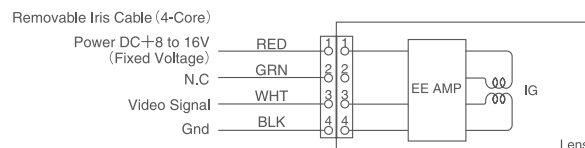

VF25DC

VF25AI

VF50DC-2

SPECIFICATIONS

Part NO.	Image Size	Mount	Focal Length f=	Iris Range	Angle of View	M.O.D.	Operation			F.B.	Filter Size	Size (mm)	Weight
							Focus	Zoom	Iris				
VF25DC	1"	C	25mm	F1.4-360	28.7×21.7°	0.5m	Manual	—	DC	17.526mm	43mm	60×50.9×38.5	90g
VF25AI	1"	C	25mm	F1.4-360	28.7×21.7°	0.5m	Manual	—	VIDEO	17.526mm	43mm	60×50.9×38.5	95g
VF50DC-2	1"	C	50mm	F1.8-360	14.5×10.9°	0.7m	Manual	—	DC	17.526mm	43mm	62.5×57×39	120g

DIMENSIONS

VF25DC

VF25AI

VF50DC-2

Unit:mm

CIRCUIT DIAGRAM

VF25DC / VF50DC-2

VF25AI