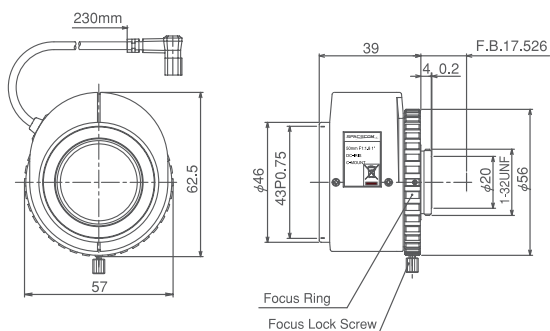

VF25DC

VF25AI

VF50DC-2

SPECIFICATIONS

Part NO.	Image Size	Mount	Focal Length f=	Iris Range	Angle of View	M.O.D.	Operation			F.B.	Filter Size	Size (mm)	Weight
							Focus	Zoom	Iris				
VF25DC	1"	C	25mm	F1.4-360	28.7×21.7°	0.5m	Manual	—	DC	17.526mm	43mm	60×50.9×38.5	90g
VF25AI	1"	C	25mm	F1.4-360	28.7×21.7°	0.5m	Manual	—	VIDEO	17.526mm	43mm	60×50.9×38.5	95g
VF50DC-2	1"	C	50mm	F1.8-360	14.5×10.9°	0.7m	Manual	—	DC	17.526mm	43mm	62.5×57×39	120g

DIMENSIONS

VF25DC

VF25AI

VF50DC-2

Unit:mm

CIRCUIT DIAGRAM

VF25DC / VF50DC-2

VF25AI