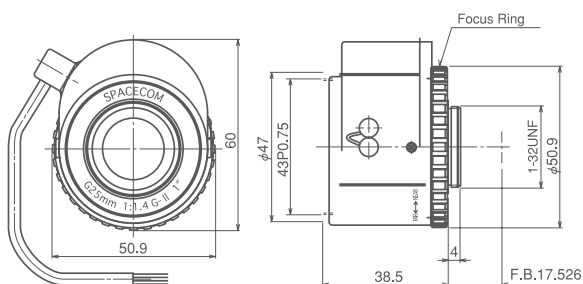

VF25DC

VF25AI

VF50DC-2

SPECIFICATIONS

Part NO.	Image Size	Mount	Focal Length f=	Iris Range	Angle of View	M.O.D.	Operation			F.B.	Filter Size	Size (mm)	Weight
							Focus	Zoom	Iris				
VF25DC	1"	C	25mm	F1.4-360	28.7×21.7°	0.5m	Manual	—	DC	17.526mm	43mm	60×50.9×38.5	90g
VF25AI	1"	C	25mm	F1.4-360	28.7×21.7°	0.5m	Manual	—	VIDEO	17.526mm	43mm	60×50.9×38.5	95g
VF50DC-2	1"	C	50mm	F1.8-360	14.5×10.9°	0.7m	Manual	—	DC	17.526mm	43mm	62.5×57×39	120g

DIMENSIONS

VF25DC

VF25AI

VF50DC-2

Unit:mm

CIRCUIT DIAGRAM

VF25DC / VF50DC-2

VF25AI