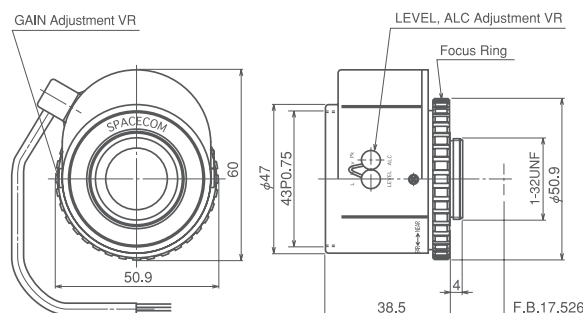

VF25DC

VF25AI

VF50DC-2

SPECIFICATIONS

Part NO.	Image Size	Mount	Focal Length f=	Iris Range	Angle of View	M.O.D.	Operation			F.B.	Filter Size	Size (mm)	Weight
							Focus	Zoom	Iris				
VF25DC	1"	C	25mm	F1.4-360	28.7×21.7°	0.5m	Manual	—	DC	17.526mm	43mm	60×50.9×38.5	90g
VF25AI	1"	C	25mm	F1.4-360	28.7×21.7°	0.5m	Manual	—	VIDEO	17.526mm	43mm	60×50.9×38.5	95g
VF50DC-2	1"	C	50mm	F1.8-360	14.5×10.9°	0.7m	Manual	—	DC	17.526mm	43mm	62.5×57×39	120g

DIMENSIONS

VF25DC

VF25AI

VF50DC-2

Unit:mm

CIRCUIT DIAGRAM

VF25DC / VF50DC-2

VF25AI