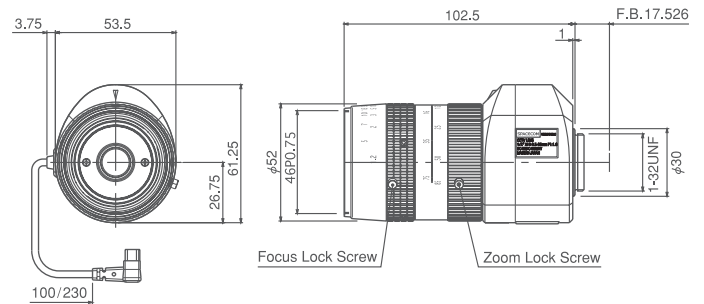

10X Vari-Zoom

10X Vari-Zoom Lenses for 1/2"

HZ8585M

HZ8585DC

HZ8585AI

SPECIFICATIONS

Part NO.	Image Size	Mount	Focal Length f=	Iris Range	Angle of View	M.O.D.	Operation			F.B.	Filter Size	Size (mm)	Weight
							Focus	Zoom	Iris				
HZ8585M	1/2"	C	8.5-85mm	F1.6-Close	41.3×31.5°~4.3×3.2°	1.2m	Manual	Manual	Manual	17.526mm	46mm	φ53.5×102.5	200g
HZ8585DC	1/2"	C	8.5-85mm	F1.6-360	41.3×31.5°~4.3×3.2°	1.2m	Manual	Manual	DC	17.526mm	46mm	61.2×53.5×102.5	200g
HZ8585AI	1/2"	C	8.5-85mm	F1.6-360	41.3×31.5°~4.3×3.2°	1.2m	Manual	Manual	VIDEO	17.526mm	46mm	61.2×53.5×102.5	200g

DIMENSIONS

HZ8585M

HZ8585DC

HZ8585AI

Unit:mm

CIRCUIT DIAGRAM

HZ8585DC

HZ8585AI