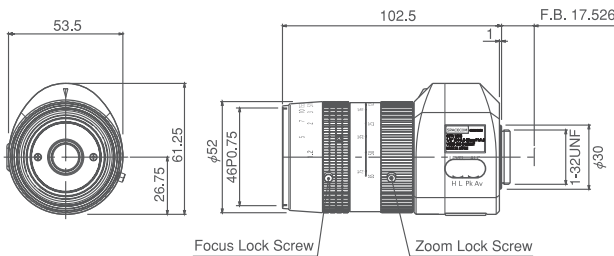

10X Vari-Zoom

10X Vari-Zoom Lenses for 1/2"

HZ8585M

HZ8585DC

HZ8585AI

SPECIFICATIONS

Part NO.	Image Size	Mount	Focal Length f=	Iris Range	Angle of View	M.O.D.	Operation			F.B.	Filter Size	Size (mm)	Weight
							Focus	Zoom	Iris				
HZ8585M	1/2"	C	8.5-85mm	F1.6-Close	41.3×31.5°~4.3×3.2°	1.2m	Manual	Manual	Manual	17.526mm	46mm	φ53.5×102.5	200g
HZ8585DC	1/2"	C	8.5-85mm	F1.6-360	41.3×31.5°~4.3×3.2°	1.2m	Manual	Manual	DC	17.526mm	46mm	61.2×53.5×102.5	200g
HZ8585AI	1/2"	C	8.5-85mm	F1.6-360	41.3×31.5°~4.3×3.2°	1.2m	Manual	Manual	VIDEO	17.526mm	46mm	61.2×53.5×102.5	200g

DIMENSIONS

HZ8585M

HZ8585DC

HZ8585AI

Unit:mm

CIRCUIT DIAGRAM

HZ8585DC

HZ8585AI