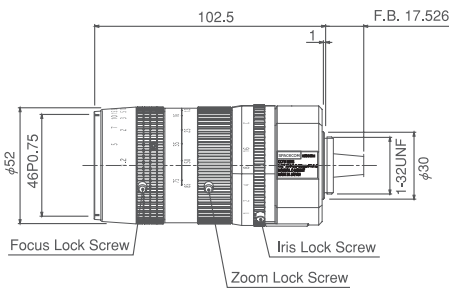

10X Vari-Zoom

10X Vari-Zoom Lenses for 1/2"

HZ8585M

HZ8585DC

HZ8585AI

SPECIFICATIONS

Part NO.	Image Size	Mount	Focal Length f=	Iris Range	Angle of View	M.O.D.	Operation			F.B.	Filter Size	Size (mm)	Weight
							Focus	Zoom	Iris				
HZ8585M	1/2"	C	8.5-85mm	F1.6-Close	41.3×31.5°~4.3×3.2°	1.2m	Manual	Manual	Manual	17.526mm	46mm	φ53.5×102.5	200g
HZ8585DC	1/2"	C	8.5-85mm	F1.6-360	41.3×31.5°~4.3×3.2°	1.2m	Manual	Manual	DC	17.526mm	46mm	61.2×53.5×102.5	200g
HZ8585AI	1/2"	C	8.5-85mm	F1.6-360	41.3×31.5°~4.3×3.2°	1.2m	Manual	Manual	VIDEO	17.526mm	46mm	61.2×53.5×102.5	200g

DIMENSIONS

HZ8585M

HZ8585DC

HZ8585AI

Unit:mm

CIRCUIT DIAGRAM

HZ8585DC

HZ8585AI