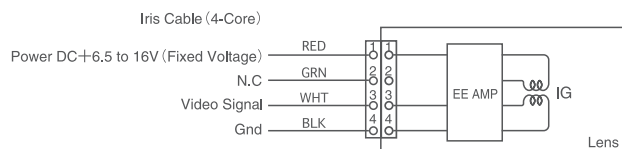

HZ8585AI

SUBJECT TO CHANGE WITHOUT NOTICE.