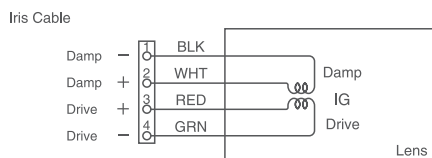

10X Vari-Zoom

10X Vari-Zoom Lenses for 1/2"

HZ8585M

HZ8585DC

HZ8585AI

SPECIFICATIONS

Part NO.	Image Size	Mount	Focal Length f=	Iris Range	Angle of View	M.O.D.	Operation			F.B.	Filter Size	Size (mm)	Weight
							Focus	Zoom	Iris				
HZ8585M	1/2"	C	8.5-85mm	F1.6-Close	41.3×31.5°~4.3×3.2°	1.2m	Manual	Manual	Manual	17.526mm	46mm	φ53.5×102.5	200g
HZ8585DC	1/2"	C	8.5-85mm	F1.6-360	41.3×31.5°~4.3×3.2°	1.2m	Manual	Manual	DC	17.526mm	46mm	61.2×53.5×102.5	200g
HZ8585AI	1/2"	C	8.5-85mm	F1.6-360	41.3×31.5°~4.3×3.2°	1.2m	Manual	Manual	VIDEO	17.526mm	46mm	61.2×53.5×102.5	200g

DIMENSIONS

HZ8585M

HZ8585DC

HZ8585AI

Unit:mm

CIRCUIT DIAGRAM

HZ8585DC

HZ8585AI