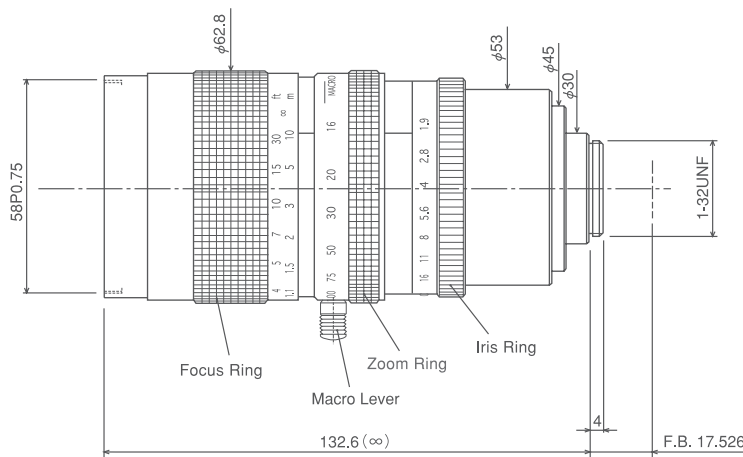

VZ16100M

SPECIFICATIONS

Part NO.	Image Size	Mount	Focal Length f=	Iris Range	Angle of View	M.O.D.	Operation			F.B.	Filter Size	Size (mm)	Weight
							Focus	Zoom	Iris				
VZ16100M	1"	C	16-100mm	F1.9-Close	43.6×33.4°~7.3×5.5°	1.1m	Manual	Manual	Manual	17.526mm	58mm	φ62.8×132.6mm	620g

DIMENSIONS

VZ16100M

Unit:mm
SUBJECT TO CHANGE WITHOUT NOTICE.