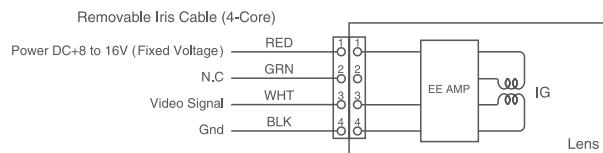

TZ6539AI

SUBJECT TO CHANGE WITHOUT NOTICE.