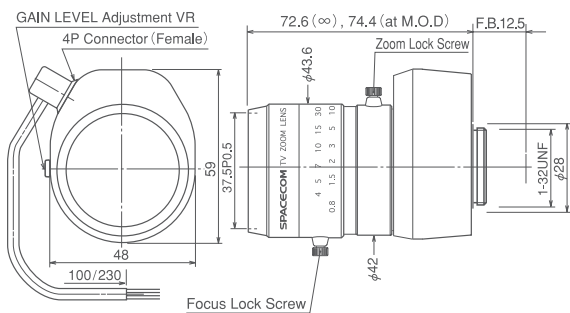

6X Vari-Zoom

6X Vari-Zoom Lenses for 1/3"

TZ6539M

TZ6539DC

TZ6539AI

SPECIFICATIONS

Part NO.	Image Size	Mount	Focal Length f=	Iris Range	Angle of View	M.O.D.	Operation			F.B.	Filter Size	Size (mm)	Weight
							Focus	Zoom	Iris				
TZ6539M	1/3"	CS	6.5-39mm	F1.4-Close	40.5×31.0°~7.0×5.3°	0.8m	Manual	Manual	Manual	12.5mm	37.5mm	φ43.6×72.6	120g
TZ6539DC	1/3"	CS	6.5-39mm	F1.4-360	40.5×31.0°~7.0×5.3°	0.8m	Manual	Manual	DC	12.5mm	37.5mm	59×48×72.6	130g
TZ6539AI	1/3"	CS	6.5-39mm	F1.4-360	40.5×31.0°~7.0×5.3°	0.8m	Manual	Manual	VIDEO	12.5mm	37.5mm	59×48×72.6	140g

DIMENSIONS

TZ6539M

TZ6539DC

TZ6539AI

Unit:mm

CIRCUIT DIAGRAM

TZ6539DC

TZ6539AI