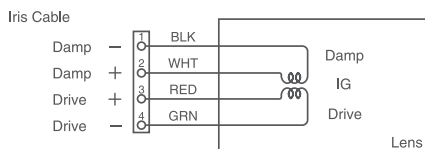

6X Vari-Zoom

6X Vari-Zoom Lenses for 1/3"

TZ6539M

TZ6539DC

TZ6539AI

SPECIFICATIONS

Part NO.	Image Size	Mount	Focal Length f=	Iris Range	Angle of View	M.O.D.	Operation			F.B.	Filter Size	Size (mm)	Weight
							Focus	Zoom	Iris				
TZ6539M	1/3"	CS	6.5-39mm	F1.4-Close	40.5×31.0°~7.0×5.3°	0.8m	Manual	Manual	Manual	12.5mm	37.5mm	φ43.6×72.6	120g
TZ6539DC	1/3"	CS	6.5-39mm	F1.4-360	40.5×31.0°~7.0×5.3°	0.8m	Manual	Manual	DC	12.5mm	37.5mm	59×48×72.6	130g
TZ6539AI	1/3"	CS	6.5-39mm	F1.4-360	40.5×31.0°~7.0×5.3°	0.8m	Manual	Manual	VIDEO	12.5mm	37.5mm	59×48×72.6	140g

DIMENSIONS

TZ6539M

TZ6539DC

TZ6539AI

Unit:mm

CIRCUIT DIAGRAM

TZ6539DC

TZ6539AI