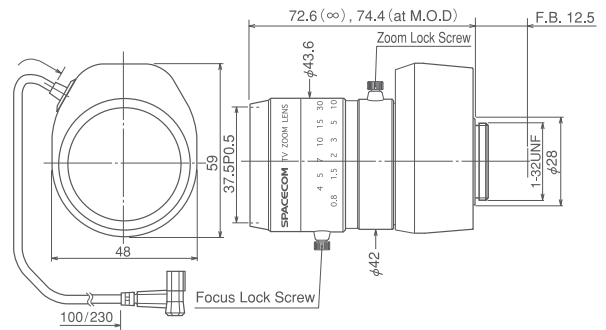

6X Vari-Zoom

6X Vari-Zoom Lenses for 1/3"

TZ6539M

TZ6539DC

TZ6539AI

SPECIFICATIONS

Part NO.	Image Size	Mount	Focal Length f=	Iris Range	Angle of View	M.O.D.	Operation			F.B.	Filter Size	Size (mm)	Weight
							Focus	Zoom	Iris				
TZ6539M	1/3"	CS	6.5-39mm	F1.4-Close	40.5×31.0°~7.0×5.3°	0.8m	Manual	Manual	Manual	12.5mm	37.5mm	φ43.6×72.6	120g
TZ6539DC	1/3"	CS	6.5-39mm	F1.4-360	40.5×31.0°~7.0×5.3°	0.8m	Manual	Manual	DC	12.5mm	37.5mm	59×48×72.6	130g
TZ6539AI	1/3"	CS	6.5-39mm	F1.4-360	40.5×31.0°~7.0×5.3°	0.8m	Manual	Manual	VIDEO	12.5mm	37.5mm	59×48×72.6	140g

DIMENSIONS

TZ6539M

TZ6539DC

TZ6539AI

Unit:mm

CIRCUIT DIAGRAM

TZ6539DC

TZ6539AI