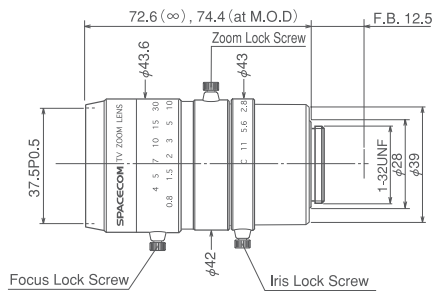

6X Vari-Zoom

6X Vari-Zoom Lenses for 1/3"

TZ6539M

TZ6539DC

TZ6539AI

SPECIFICATIONS

Part NO.	Image Size	Mount	Focal Length f=	Iris Range	Angle of View	M.O.D.	Operation			F.B.	Filter Size	Size (mm)	Weight
							Focus	Zoom	Iris				
TZ6539M	1/3"	CS	6.5-39mm	F1.4-Close	40.5×31.0°~7.0×5.3°	0.8m	Manual	Manual	Manual	12.5mm	37.5mm	φ43.6×72.6	120g
TZ6539DC	1/3"	CS	6.5-39mm	F1.4-360	40.5×31.0°~7.0×5.3°	0.8m	Manual	Manual	DC	12.5mm	37.5mm	59×48×72.6	130g
TZ6539AI	1/3"	CS	6.5-39mm	F1.4-360	40.5×31.0°~7.0×5.3°	0.8m	Manual	Manual	VIDEO	12.5mm	37.5mm	59×48×72.6	140g

DIMENSIONS

TZ6539M

TZ6539DC

TZ6539AI

Unit:mm

CIRCUIT DIAGRAM

TZ6539DC

TZ6539AI