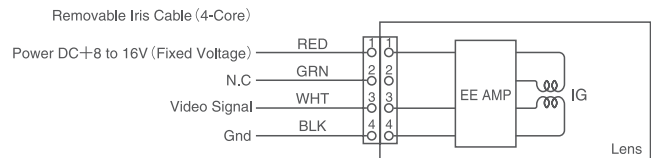

HZ8551AI

SUBJECT TO CHANGE WITHOUT NOTICE.