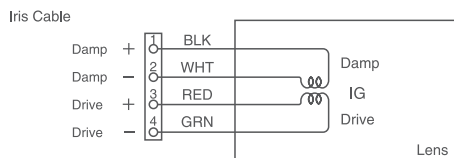

6X Vari-Zoom

6X Vari-Zoom Lenses for 1/2"

HZ8551M

HZ8551DC

HZ8551AI

SPECIFICATIONS

Part NO.	Image Size	Mount	Focal Length f=	Iris Range	Angle of View	M.O.D.	Operation			F.B.	Filter Size	Size (mm)	Weight
							Focus	Zoom	Iris				
HZ8551M	1/2"	C	8.5-51mm	F1.6-Close	41.3×31.5°~7.2×5.4°	0.8m	Manual	Manual	Manual	17.526mm	37.5mm	φ43.6×72.6	120g
HZ8551DC	1/2"	C	8.5-51mm	F1.6-360	41.3×31.5°~7.2×5.4°	0.8m	Manual	Manual	DC	17.526mm	37.5mm	59×48×72.6	130g
HZ8551AI	1/2"	C	8.5-51mm	F1.6-360	41.3×31.5°~7.2×5.4°	0.8m	Manual	Manual	VIDEO	17.526mm	37.5mm	59×48×72.6	140g

DIMENSIONS

HZ8551M

HZ8551DC

HZ8551AI

Unit:mm

CIRCUIT DIAGRAM

HZ8551DC

HZ8551AI