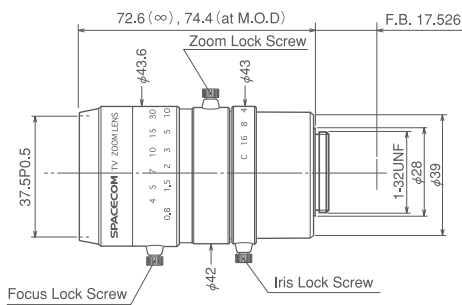

6X Vari-Zoom

6X Vari-Zoom Lenses for 1/2"

HZ8551M

HZ8551DC

HZ8551AI

SPECIFICATIONS

Part NO.	Image Size	Mount	Focal Length f=	Iris Range	Angle of View	M.O.D.	Operation			F.B.	Filter Size	Size (mm)	Weight
							Focus	Zoom	Iris				
HZ8551M	1/2"	C	8.5-51mm	F1.6-Close	41.3×31.5°~7.2×5.4°	0.8m	Manual	Manual	Manual	17.526mm	37.5mm	φ43.6×72.6	120g
HZ8551DC	1/2"	C	8.5-51mm	F1.6-360	41.3×31.5°~7.2×5.4°	0.8m	Manual	Manual	DC	17.526mm	37.5mm	59×48×72.6	130g
HZ8551AI	1/2"	C	8.5-51mm	F1.6-360	41.3×31.5°~7.2×5.4°	0.8m	Manual	Manual	VIDEO	17.526mm	37.5mm	59×48×72.6	140g

DIMENSIONS

HZ8551M

HZ8551DC

HZ8551AI

Unit:mm

CIRCUIT DIAGRAM

HZ8551DC

HZ8551AI