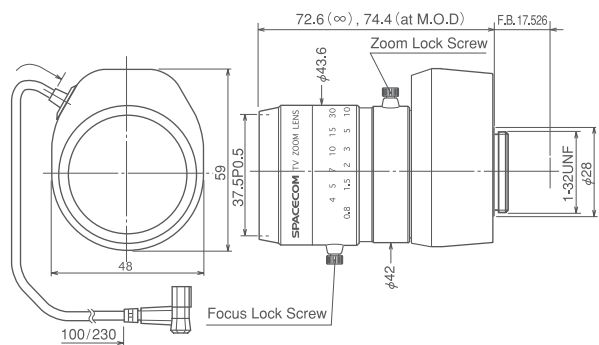

6X Vari-Zoom

6X Vari-Zoom Lenses for 1/2"

HZ8551M

HZ8551DC

HZ8551AI

SPECIFICATIONS

Part NO.	Image Size	Mount	Focal Length f=	Iris Range	Angle of View	M.O.D.	Operation			F.B.	Filter Size	Size (mm)	Weight
							Focus	Zoom	Iris				
HZ8551M	1/2"	C	8.5-51mm	F1.6-Close	41.3×31.5°~7.2×5.4°	0.8m	Manual	Manual	Manual	17.526mm	37.5mm	φ43.6×72.6	120g
HZ8551DC	1/2"	C	8.5-51mm	F1.6-360	41.3×31.5°~7.2×5.4°	0.8m	Manual	Manual	DC	17.526mm	37.5mm	59×48×72.6	130g
HZ8551AI	1/2"	C	8.5-51mm	F1.6-360	41.3×31.5°~7.2×5.4°	0.8m	Manual	Manual	VIDEO	17.526mm	37.5mm	59×48×72.6	140g

DIMENSIONS

HZ8551M

HZ8551DC

HZ8551AI

Unit:mm

CIRCUIT DIAGRAM

HZ8551DC

HZ8551AI