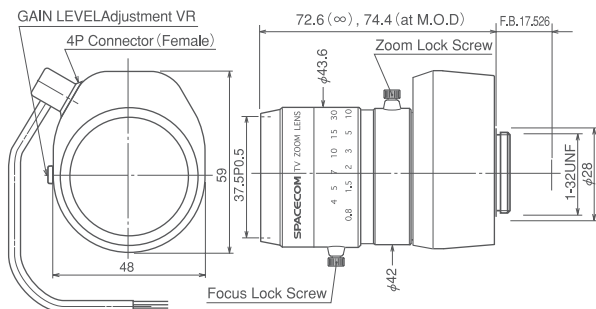

6X Vari-Zoom

6X Vari-Zoom Lenses for 1/2"

HZ8551M

HZ8551DC

HZ8551AI

SPECIFICATIONS

Part NO.	Image Size	Mount	Focal Length f=	Iris Range	Angle of View	M.O.D.	Operation			F.B.	Filter Size	Size (mm)	Weight
							Focus	Zoom	Iris				
HZ8551M	1/2"	C	8.5-51mm	F1.6-Close	41.3×31.5°~7.2×5.4°	0.8m	Manual	Manual	Manual	17.526mm	37.5mm	φ43.6×72.6	120g
HZ8551DC	1/2"	C	8.5-51mm	F1.6-360	41.3×31.5°~7.2×5.4°	0.8m	Manual	Manual	DC	17.526mm	37.5mm	59×48×72.6	130g
HZ8551AI	1/2"	C	8.5-51mm	F1.6-360	41.3×31.5°~7.2×5.4°	0.8m	Manual	Manual	VIDEO	17.526mm	37.5mm	59×48×72.6	140g

DIMENSIONS

HZ8551M

HZ8551DC

HZ8551AI

Unit:mm

CIRCUIT DIAGRAM

HZ8551DC

HZ8551AI