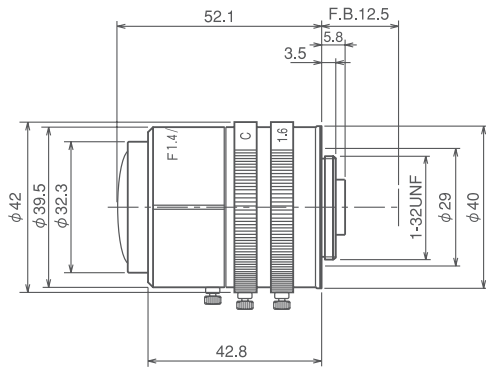

TV1634M

TV1634DC

● SPECIFICATIONS

Part NO.	Image Size	Mount	Focal Length f=	Iris Range	Angle of View	M.O.D.	Operation			F.B.	Filter Size	Size (mm)	Weight
							Focus	Zoom	Iris				
TV1634M	1/3"	CS	1.6-3.4mm	F1.4-Close	180×114.1°~84.3×55.8°	0.2m	Manual	Manual	Manual	12.5mm	—	φ42×52.1	98g
TV1634DC	1/3"	CS	1.6-3.4mm	F1.4-360	180×114.1°~84.3×55.8°	0.2m	Manual	Manual	DC	12.5mm	—	45.8×39.5×52.1	105g

● DIMENSIONS

TV1634M

TV1634DC

Unit:mm

● CIRCUIT DIAGRAM

TV1634DC