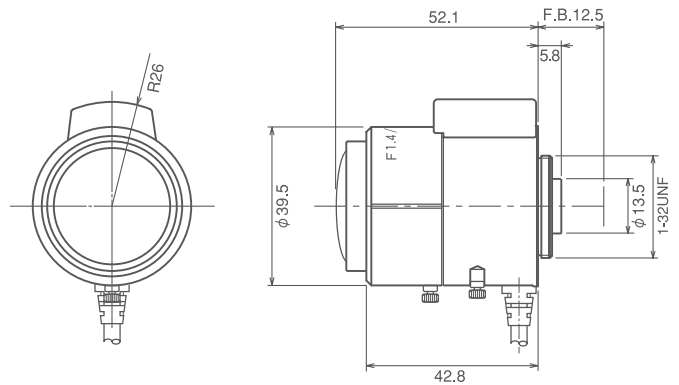

TV1634M

TV1634DC

● SPECIFICATIONS

Part NO.	Image Size	Mount	Focal Length f=	Iris Range	Angle of View	M.O.D.	Operation			F.B.	Filter Size	Size (mm)	Weight
							Focus	Zoom	Iris				
TV1634M	1/3"	CS	1.6-3.4mm	F1.4-Close	180×114.1°~84.3×55.8°	0.2m	Manual	Manual	Manual	12.5mm	—	φ42×52.1	98g
TV1634DC	1/3"	CS	1.6-3.4mm	F1.4-360	180×114.1°~84.3×55.8°	0.2m	Manual	Manual	DC	12.5mm	—	45.8×39.5×52.1	105g

● DIMENSIONS

TV1634M

TV1634DC

Unit:mm

● CIRCUIT DIAGRAM

TV1634DC