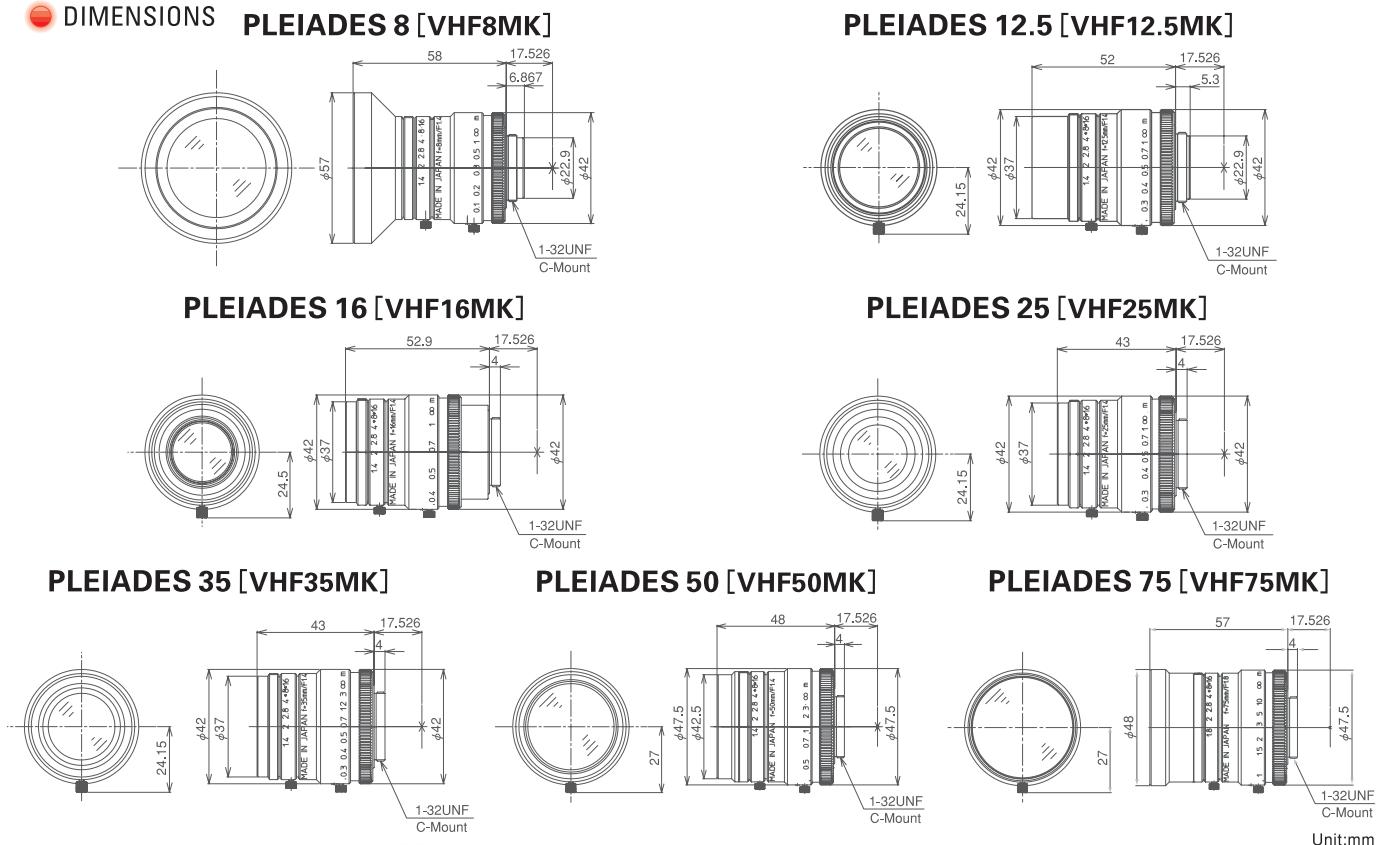

PLEIADES

3.1Megapixel lenses for 1"

● SPECIFICATIONS

Part NO.	Image Size	Mount	Focal Length f=	Iris Range	Angle of View	M.O.D.	Operation			F.B.	Filter Size	Size (mm)	Weight
							Focus	Zoom	Iris				
PLEIADES 8 [VHF8MK]	1"	C	8mm	F1.4-16	79.7×63.0°	0.1m	Manual	—	Manual	17.526mm	55mm	φ57×58	200g
PLEIADES 12.5 [VHF12.5MK]	1"	C	12.5mm	F1.4-16	55.6×42.5°	0.3m	Manual	—	Manual	17.526mm	35.5mm	φ42×52	150g
PLEIADES 16 [VHF16MK]	1"	C	16mm	F1.4-16	44.3×33.6°	0.3m	Manual	—	Manual	17.526mm	35.5mm	φ42×52.9	140g
PLEIADES 25 [VHF25MK]	1"	C	25mm	F1.4-16	29.3×22.0°	0.3m	Manual	—	Manual	17.526mm	35.5mm	φ42×43	130g
PLEIADES 35 [VHF35MK]	1"	C	35mm	F1.4-16	20.9×15.8°	0.3m	Manual	—	Manual	17.526mm	35.5mm	φ42×43	130g
PLEIADES 50 [VHF50MK]	1"	C	50mm	F1.4-16	14.5×10.8°	0.5m	Manual	—	Manual	17.526mm	40.5mm	φ47.5×48	200g
PLEIADES 75 [VHF75MK]	1"	C	75mm	F1.8-16	9.7×7.3°	1.0m	Manual	—	Manual	17.526mm	46mm	φ48×57	180g

● DIMENSIONS

Unit:mm

SUBJECT TO CHANGE WITHOUT NOTICE.