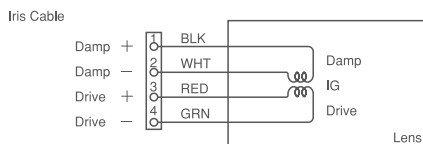

CIRCUIT DIAGRAM

TF8DC