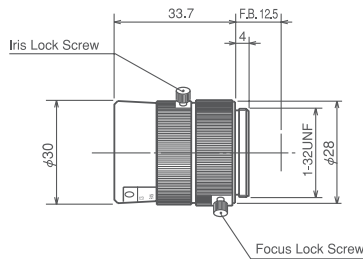

TF8M

TF8DC

TF8AI

SPECIFICATIONS

Part NO.	Image Size	Mount	Focal Length f=	Iris Range	Angle of View	M.O.D.	Operation			F.B.	Filter Size	Size (mm)	Weight
							Focus	Zoom	Iris				
TF8M	1/3"	CS	8mm	F1.2-Close	37.5×27.7°	0.1m	Manual	—	Manual	12.5mm	—	φ30×33.7	35g
TF8DC	1/3"	CS	8mm	F1.2-360	37.5×27.7°	0.1m	Manual	—	DC	12.5mm	—	38.5×27×31.7	35g
TF8AI	1/3"	CS	8mm	F1.2-360	37.5×27.7°	0.2m	Manual	—	VIDEO	12.5mm	30.5mm	51×41.5×41.6	50g

DIMENSIONS

TF8M

TF8DC

TF8AI

Unit:mm

CIRCUIT DIAGRAM

TF8DC

TF8AI