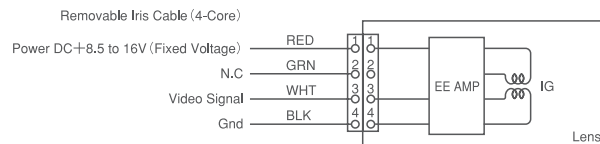

TF8AI

SUBJECT TO CHANGE WITHOUT NOTICE.