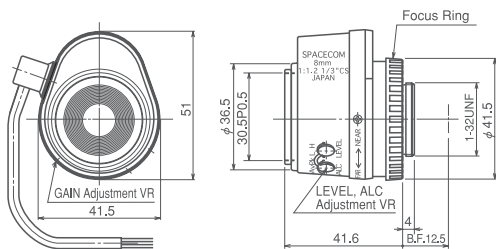

TF8M

TF8DC

TF8AI

SPECIFICATIONS

Part NO.	Image Size	Mount	Focal Length f=	Iris Range	Angle of View	M.O.D.	Operation			F.B.	Filter Size	Size (mm)	Weight
							Focus	Zoom	Iris				
TF8M	1/3"	CS	8mm	F1.2-Close	37.5×27.7°	0.1m	Manual	—	Manual	12.5mm	—	φ30×33.7	35g
TF8DC	1/3"	CS	8mm	F1.2-360	37.5×27.7°	0.1m	Manual	—	DC	12.5mm	—	38.5×27×31.7	35g
TF8AI	1/3"	CS	8mm	F1.2-360	37.5×27.7°	0.2m	Manual	—	VIDEO	12.5mm	30.5mm	51×41.5×41.6	50g

DIMENSIONS

TF8M

TF8DC

TF8AI

Unit:mm

CIRCUIT DIAGRAM

TF8DC

TF8AI