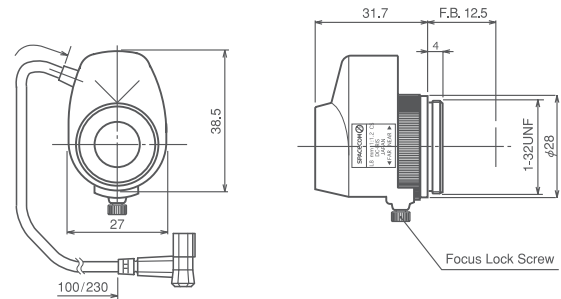

TF8M

TF8DC

TF8AI

SPECIFICATIONS

Part NO.	Image Size	Mount	Focal Length f=	Iris Range	Angle of View	M.O.D.	Operation			F.B.	Filter Size	Size (mm)	Weight
							Focus	Zoom	Iris				
TF8M	1/3"	CS	8mm	F1.2-Close	37.5×27.7°	0.1m	Manual	—	Manual	12.5mm	—	φ30×33.7	35g
TF8DC	1/3"	CS	8mm	F1.2-360	37.5×27.7°	0.1m	Manual	—	DC	12.5mm	—	38.5×27×31.7	35g
TF8AI	1/3"	CS	8mm	F1.2-360	37.5×27.7°	0.2m	Manual	—	VIDEO	12.5mm	30.5mm	51×41.5×41.6	50g

DIMENSIONS

TF8M

TF8DC

TF8AI

Unit:mm

CIRCUIT DIAGRAM

TF8DC

TF8AI