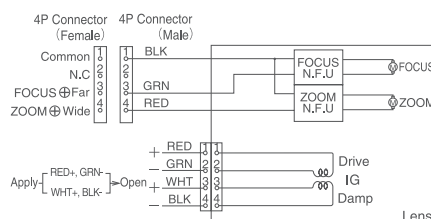

HD1166R

3.6Mega

HD1166RDC

3.6Mega

HD1166RAI

3.6Mega

SPECIFICATIONS

Part NO.	Image Size	Mount	Focal Length f =	Iris Range	Angle of View	M.O.D.	Operation			F.B.	Filter Size	Size (mm)	Weight
							Focus	Zoom	Iris				
HD1166R	2/3"	C	11-66mm	F1.8-Close	43.3X33.0°~7.7X5.8°	1.4m	Motorized	Motorized	Motorized	17.526mm	72mm	84.5X85X120	700g
HD1166RDC	2/3"	C	11-66mm	F1.8-360	43.3X33.0°~7.7X5.8°	1.4m	Motorized	Motorized	DC	17.526mm	72mm	84.5X85X120	700g
HD1166RAI	2/3"	C	11-66mm	F1.8-1200	43.3X33.0°~7.7X5.8°	1.4m	Motorized	Motorized	VIDEO	17.526mm	72mm	84.5X85X120	700g

DIMENSIONS

HD1166R

HD1166RDC

HD1166RAI

Unit:mm

CIRCUIT DIAGRAM

HD1166R

HD1166RDC