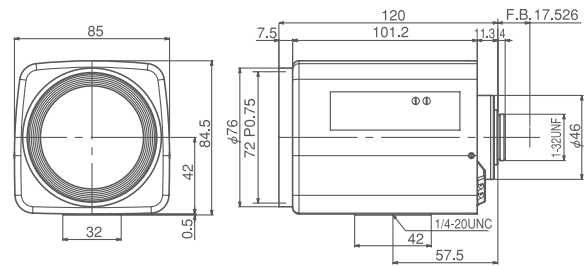

HD1166R

3.6Mega

HD1166RDC

3.6Mega

HD1166RAI

3.6Mega

SPECIFICATIONS

Part NO.	Image Size	Mount	Focal Length f =	Iris Range	Angle of View	M.O.D.	Operation			F.B.	Filter Size	Size (mm)	Weight
							Focus	Zoom	Iris				
HD1166R	2/3"	C	11-66mm	F1.8-Close	43.3X33.0°~7.7X5.8°	1.4m	Motorized	Motorized	Motorized	17.526mm	72mm	84.5X85X120	700g
HD1166RDC	2/3"	C	11-66mm	F1.8-360	43.3X33.0°~7.7X5.8°	1.4m	Motorized	Motorized	DC	17.526mm	72mm	84.5X85X120	700g
HD1166RAI	2/3"	C	11-66mm	F1.8-1200	43.3X33.0°~7.7X5.8°	1.4m	Motorized	Motorized	VIDEO	17.526mm	72mm	84.5X85X120	700g

DIMENSIONS

HD1166R

HD1166RDC

HD1166RAI

Unit:mm

CIRCUIT DIAGRAM

HD1166R

HD1166RDC