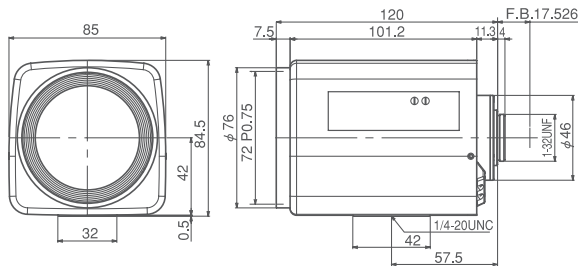

HD1166R

3.6Mega

HD1166RDC

3.6Mega

HD1166RAI

3.6Mega

SPECIFICATIONS

Part NO.	Image Size	Mount	Focal Length f =	Iris Range	Angle of View	M.O.D.	Operation			F.B.	Filter Size	Size (mm)	Weight
							Focus	Zoom	Iris				
HD1166R	2/3"	C	11-66mm	F1.8-Close	43.3X33.0°~7.7X5.8°	1.4m	Motorized	Motorized	Motorized	17.526mm	72mm	84.5X85X120	700g
HD1166RDC	2/3"	C	11-66mm	F1.8-360	43.3X33.0°~7.7X5.8°	1.4m	Motorized	Motorized	DC	17.526mm	72mm	84.5X85X120	700g
HD1166RAI	2/3"	C	11-66mm	F1.8-1200	43.3X33.0°~7.7X5.8°	1.4m	Motorized	Motorized	VIDEO	17.526mm	72mm	84.5X85X120	700g

DIMENSIONS

HD1166R

HD1166RDC

HD1166RAI

Unit:mm

CIRCUIT DIAGRAM

HD1166R

HD1166RDC