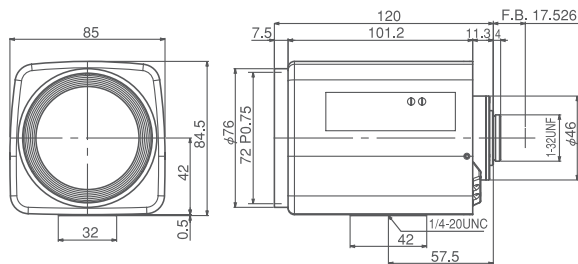

HD1166R

3.6Mega

HD1166RDC

3.6Mega

HD1166RAI

3.6Mega

SPECIFICATIONS

Part NO.	Image Size	Mount	Focal Length f =	Iris Range	Angle of View	M.O.D.	Operation			F.B.	Filter Size	Size (mm)	Weight
							Focus	Zoom	Iris				
HD1166R	2/3"	C	11-66mm	F1.8-Close	43.3X33.0°~7.7X5.8°	1.4m	Motorized	Motorized	Motorized	17.526mm	72mm	84.5X85X120	700g
HD1166RDC	2/3"	C	11-66mm	F1.8-360	43.3X33.0°~7.7X5.8°	1.4m	Motorized	Motorized	DC	17.526mm	72mm	84.5X85X120	700g
HD1166RAI	2/3"	C	11-66mm	F1.8-1200	43.3X33.0°~7.7X5.8°	1.4m	Motorized	Motorized	VIDEO	17.526mm	72mm	84.5X85X120	700g

DIMENSIONS

HD1166R

HD1166RDC

HD1166RAI

Unit:mm

CIRCUIT DIAGRAM

HD1166R

HD1166RDC