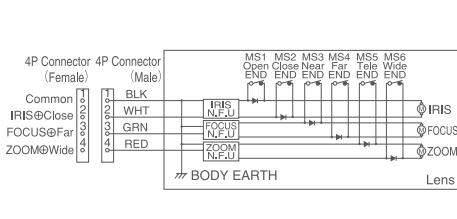

HD1166R

3.6Mega

HD1166RDC

3.6Mega

HD1166RAI

3.6Mega

SPECIFICATIONS

Part NO.	Image Size	Mount	Focal Length f =	Iris Range	Angle of View	M.O.D.	Operation			F.B.	Filter Size	Size (mm)	Weight
							Focus	Zoom	Iris				
HD1166R	2/3"	C	11-66mm	F1.8-Close	43.3X33.0°~7.7X5.8°	1.4m	Motorized	Motorized	Motorized	17.526mm	72mm	84.5X85X120	700g
HD1166RDC	2/3"	C	11-66mm	F1.8-360	43.3X33.0°~7.7X5.8°	1.4m	Motorized	Motorized	DC	17.526mm	72mm	84.5X85X120	700g
HD1166RAI	2/3"	C	11-66mm	F1.8-1200	43.3X33.0°~7.7X5.8°	1.4m	Motorized	Motorized	VIDEO	17.526mm	72mm	84.5X85X120	700g

DIMENSIONS

HD1166R

HD1166RDC

HD1166RAI

Unit:mm

CIRCUIT DIAGRAM

HD1166R

HD1166RDC